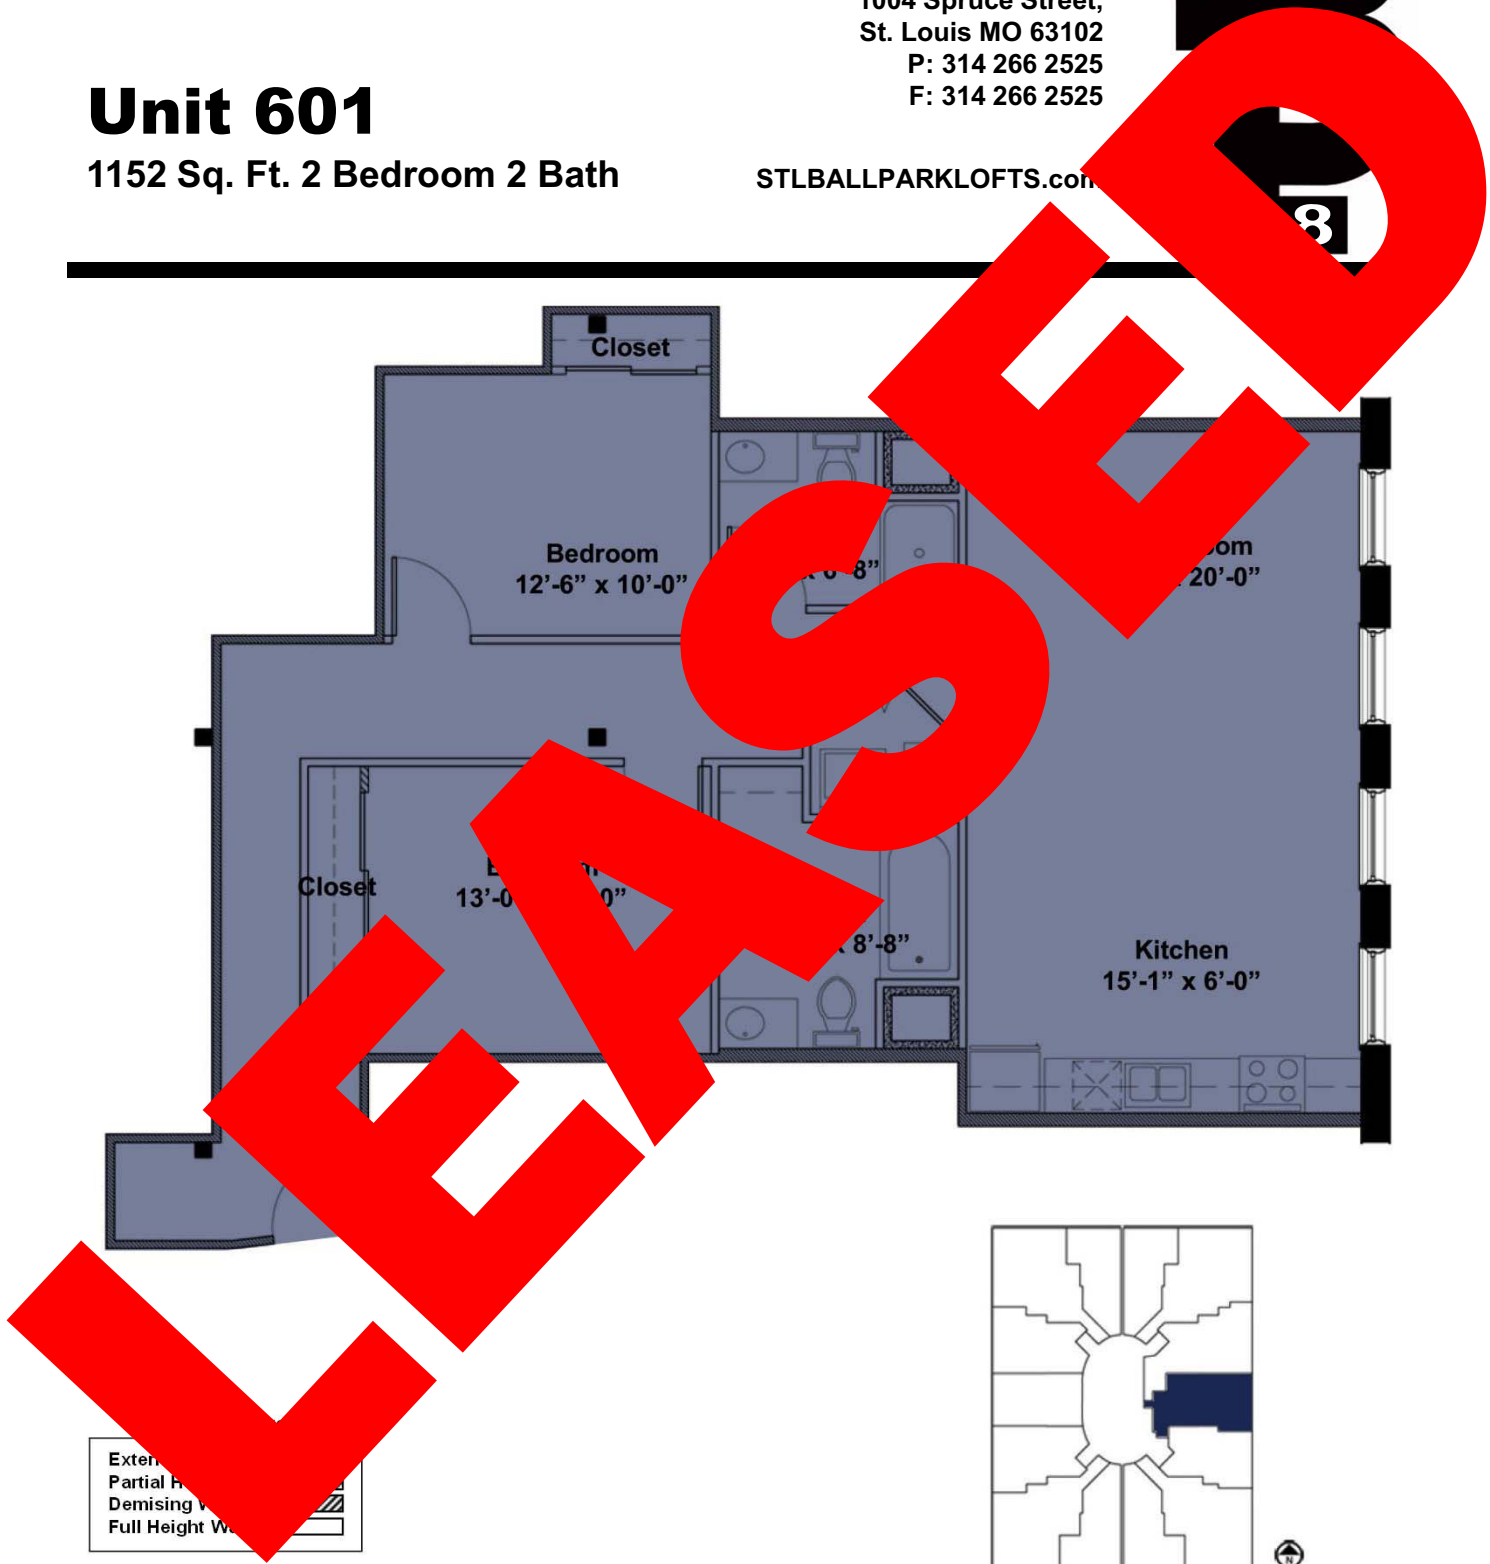

# Unit 601

1152 Sq. Ft. 2 Bedroom 2 Bath

STLBALLPARKLOFTS.com

External  
Partial Height  
Demising Wall  
Full Height Wall

Property Managed By:

**proton**  
management company

\* Square footage and pricing are approximate and are subject to change without notice