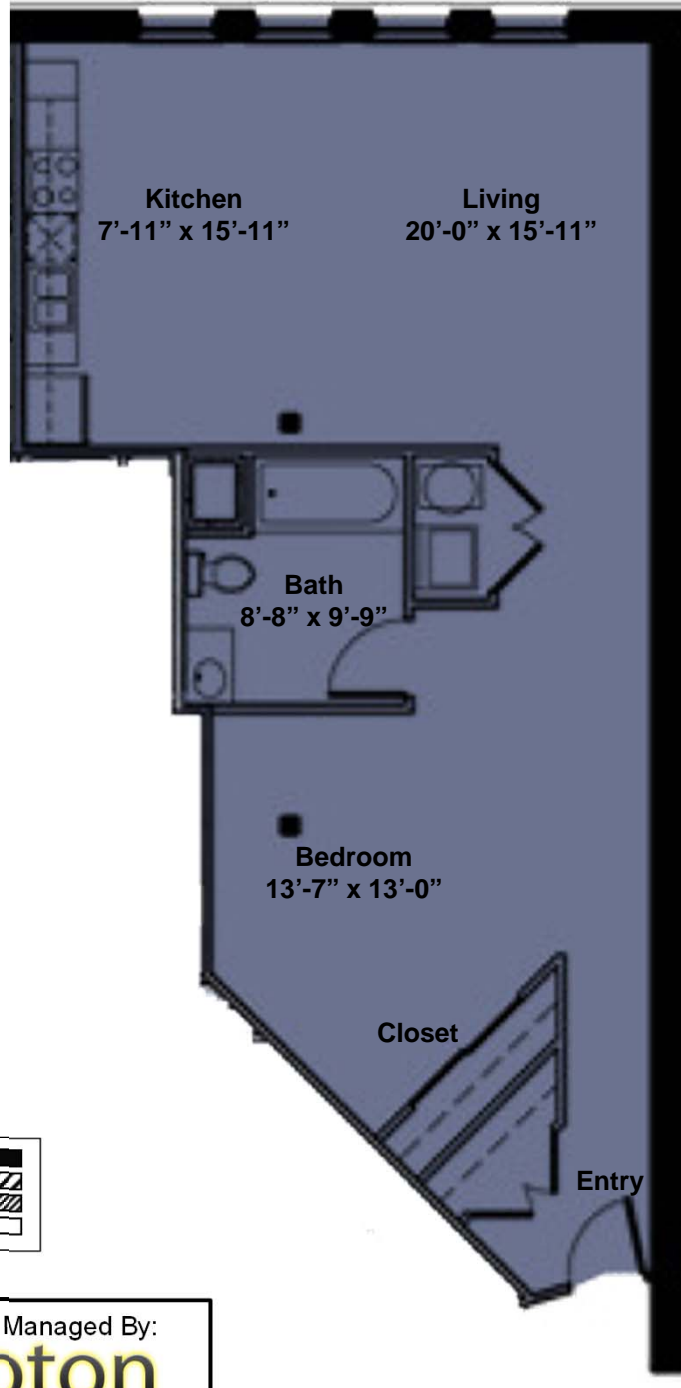

# Unit 611

932 Sq. Ft. 1 Bedroom 1 Bath

1004 Spruce Street,  
St. Louis MO 63102  
P: 314 266 2525  
F: 314 266 2525

STLBALLPARKLOFTS.com

### Wall Type Legend

Exterior Wall	
Partial Height Wall	
Demising Wall	
Full Height Wall	

Property Managed By:

The logo for Proton Management Company, featuring a yellow circle with a white cross inside, followed by the word "proton" in a bold, lowercase font and "management company" in a smaller, lowercase font below it.

\* Square footage and pricing are approximate and are subject to change without notice